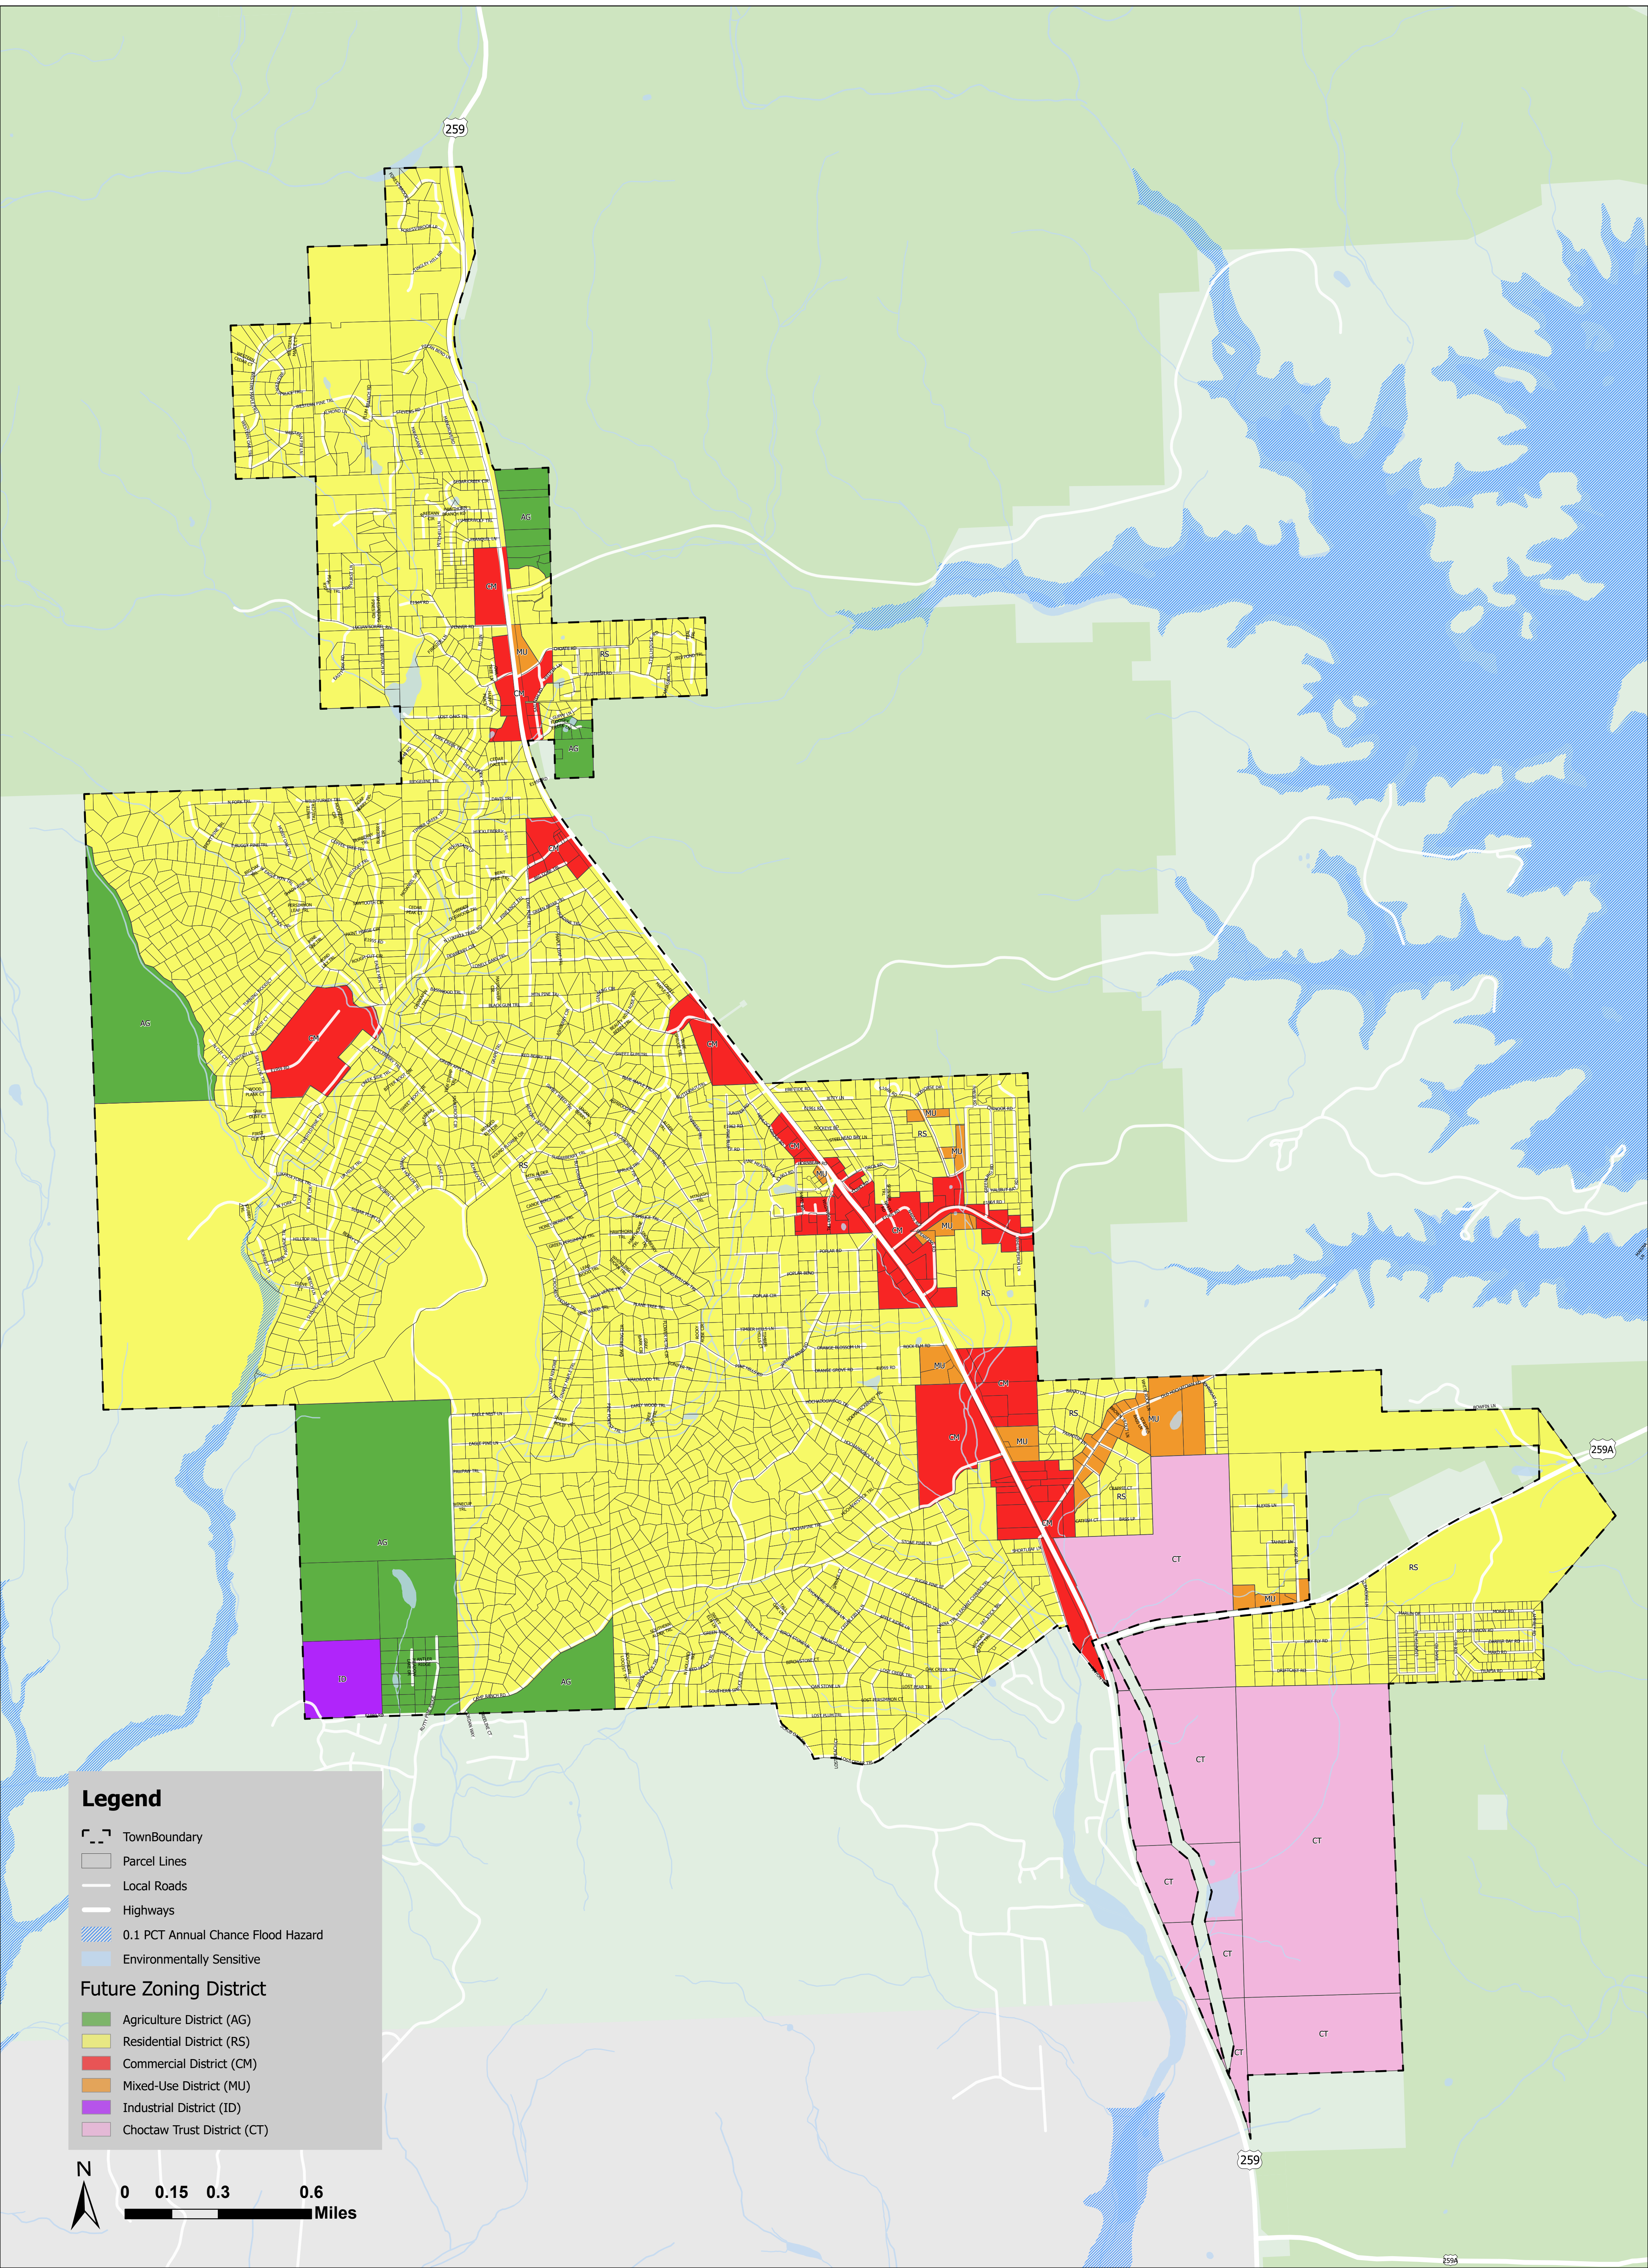

Town of Hochatown Zoning Map

Legend

- Town Boundary
- Parcel Lines
- Local Roads
- Highways
- 0.1 PCT Annual Chance Flood Hazard
- Environmentally Sensitive
- Future Zoning District**
 - Agriculture District (AG)
 - Residential District (RS)
 - Commercial District (CM)
 - Mixed-Use District (MU)
 - Industrial District (ID)
 - Choctaw Trust District (CT)